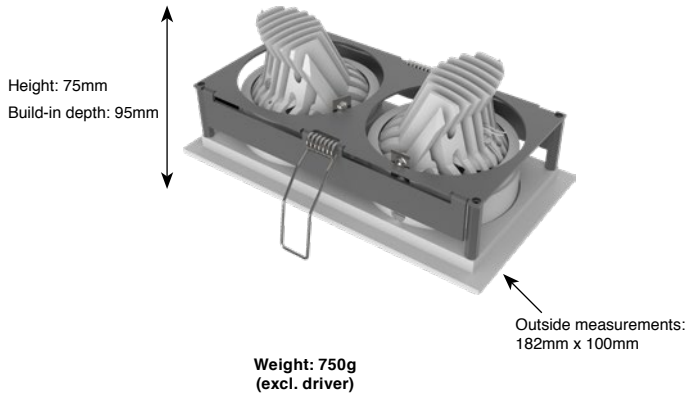

Titan

2-Way

Type	Multiple Downlight
Mounting	Recessed
Material	Aluminium
Adjustable	Yes (40°/359°)
El. class / IP	Class III / IP20
El. class driver	Class II
Warranty:	see p.348

Bridgelux Vero 10 LED (350mA)

CCT	2700K / 3000K / 4000K
CRI	Ra90 (Ra80 on request)
SDCM	3
Luminous Flux LED	2700K - Ra90: 1100lm (124lm/W) 3000K - Ra90: 1156lm (130lm/W) 4000K - Ra90: 1172lm (132lm/W)
Luminous Flux System	2700K - Ra90: 937lm (92lm/W) 3000K - Ra90: 984lm (96lm/W) 4000K - Ra90: 998lm (98lm/W)
Beam angle	28° / 40°
LED Power	8.9W / 350mA (excl. driver)
System Power	10.2W / 350mA (incl. driver)
Forward voltage	23V (min.) - 25.5V (typ.) - 28V (max.)

Bridgelux Dim-to-warm LED (more info see p.330)

CCT	Dim-to-warm 1800-3000K
CRI	Ra90
Luminous Flux LED	LED: 860lm - System: 732lm
LED Power	8.2W / 250mA (excl. driver)
System Power	9.4W / 250mA (incl. driver)

DIM TO WARM