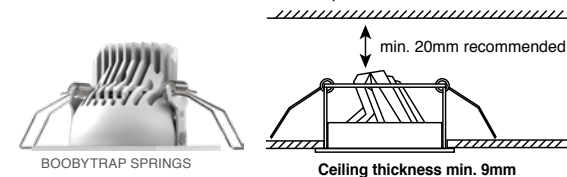

Air circulation notice:

Do not topload with insulation materials